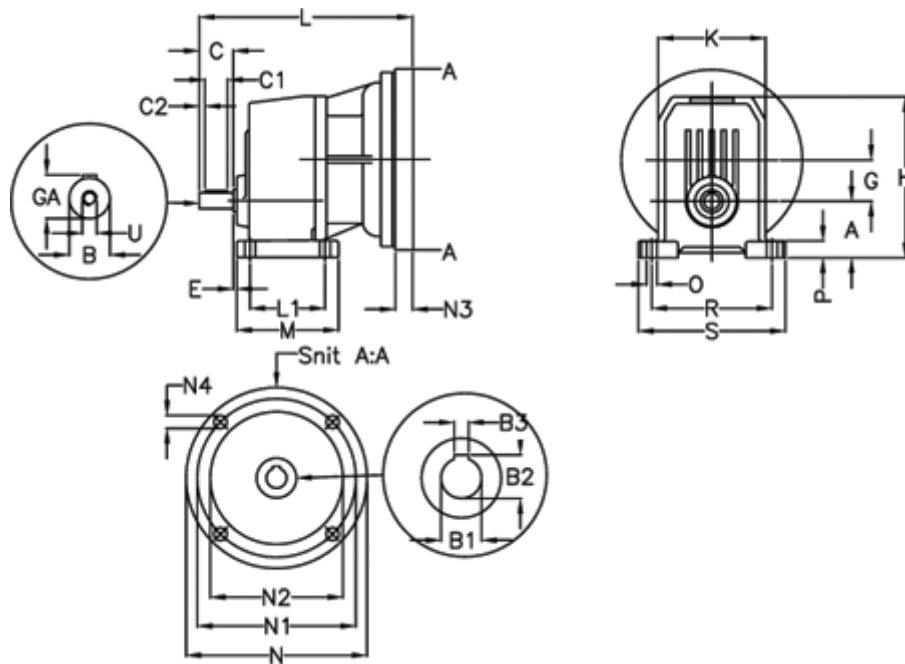

Article number: 40550500141235
 Description: Single Stage Helical Gear
 S 501-1,4-P90B5

Measures

A = 82	E = 25.5	M = 190.0	R = 225
B = 38	F = 10x8x60	N = 200	S = 270
B1 = 24	G = 73.5	N1 = 165	U = M12
B2 = 27.3	GA = 41.0	N2 = 130	
B3 = 8	H = 278.5	N3 = -	
C = 80	K = 185	N4 = M10x12	
C1 = 60	L = 334	O = 18	
C2 = 10	L1 = 145.0	P = 25.0	